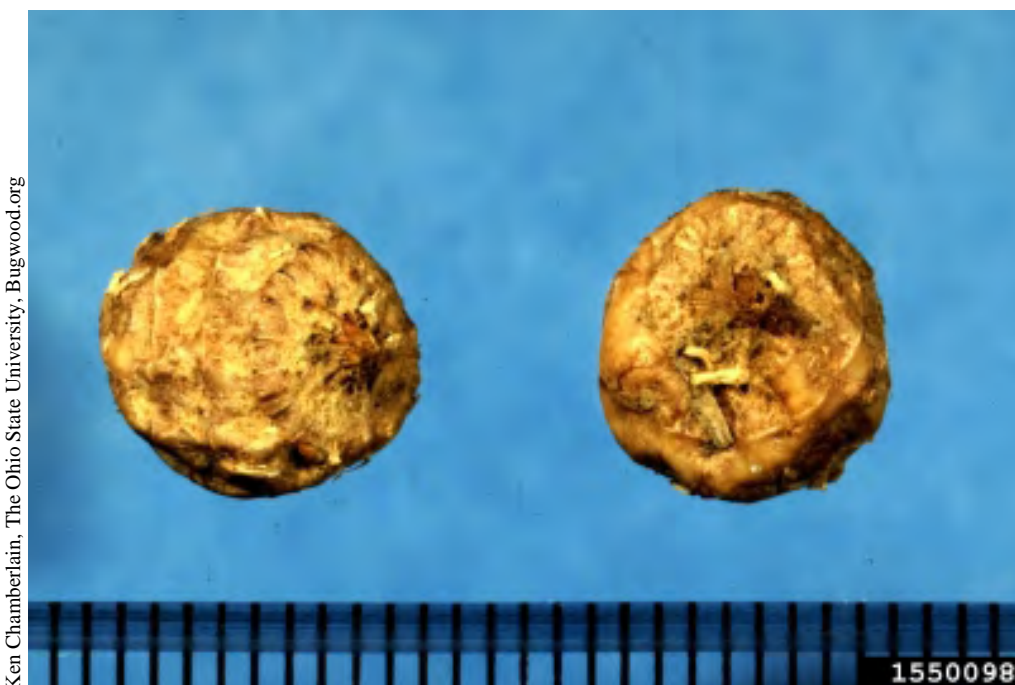

Nutsedge, Yellow
Cyperus esculentus
Cyperaceae (Sedge Family)

Category:

Prohibited Noxious

- **Information:** Native to North America, not hardy in cold climates.
- **Life Cycle:** Perennial.
- **Root:** Creeping, fibrous roots, reproductive tubers.
- **Leaves:** Alternate, grass-like, waxy.
- **Stems:** Triangular stem (3 sided).
- **Flower:** Umbrella shaped cluster, male and female flowers.
- **Seed/Fruits:** Many new plants arise from underground roots, viable seed 50%.
- **Toxicity:**
- **Control:** Do not cultivate.